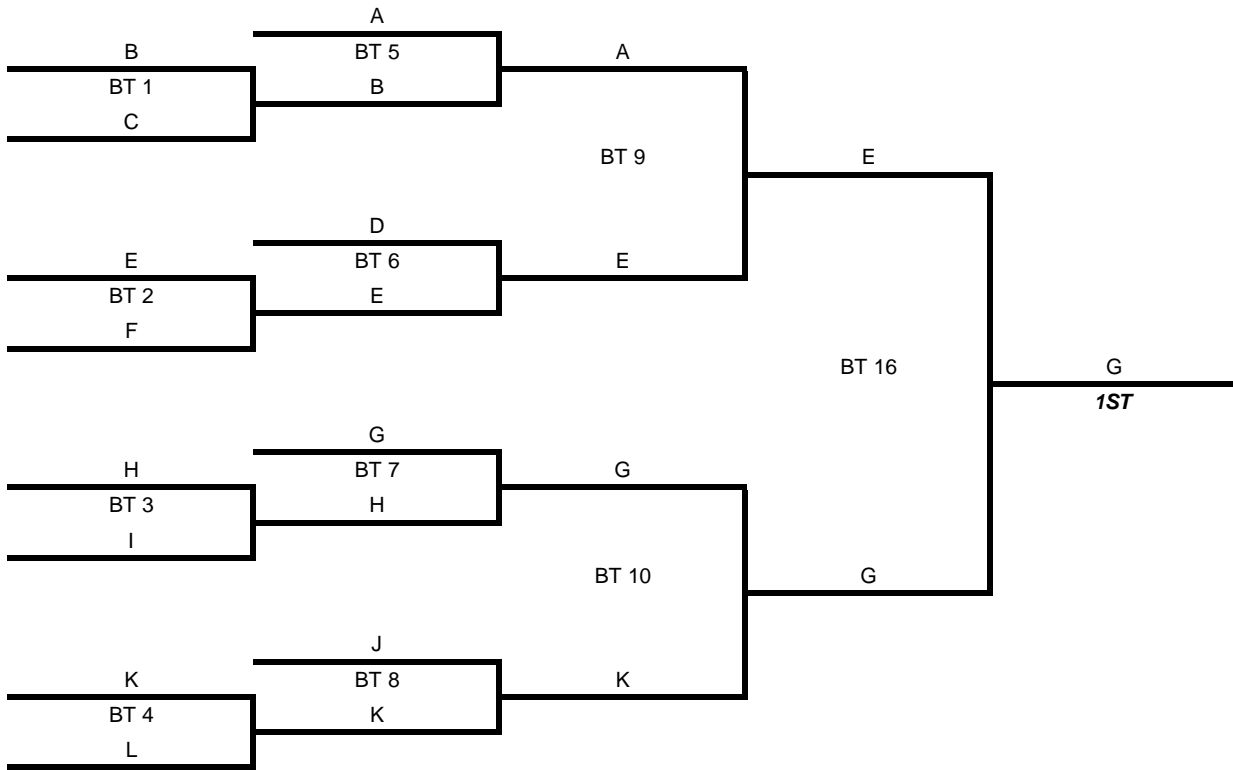

IKWF Sectional Bracket

Championship Bracket

Consolation Bracket

**Please note in the upper half bracket wrestler "E" advanced to the finals creating a preliminary round wrestleback bout as opposed to the bottom half bracket where wrestler "G" advanced to the finals not creating a preliminary round wrestleback bout.*